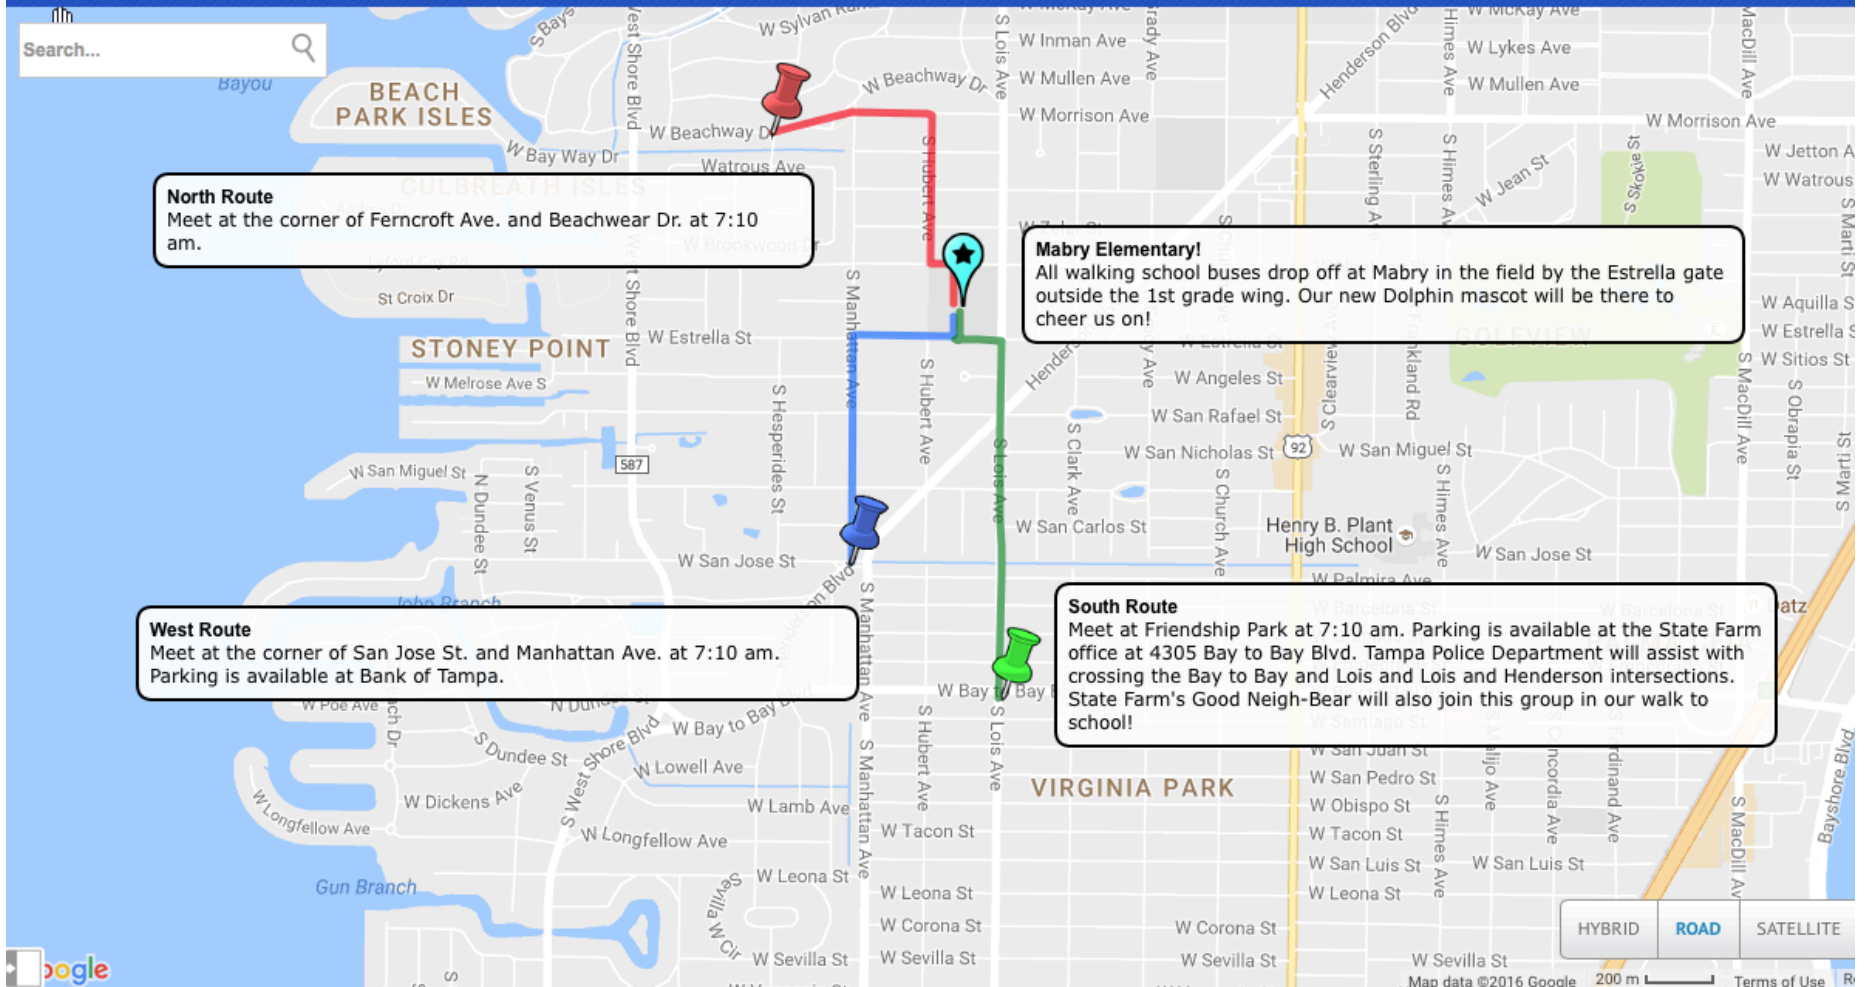

Walk to School Wednesday

North, West and South routes for Mabry Walk to School Wednesday

North Route
Meet at the corner of Ferncroft Ave. and Beachway Dr. at 7:10 am.

Mabry Elementary!
All walking school buses drop off at Mabry in the field by the Estrella gate outside the 1st grade wing. Our new Dolphin mascot will be there to cheer us on!

West Route
Meet at the corner of San Jose St. and Manhattan Ave. at 7:10 am. Parking is available at Bank of Tampa.

South Route
Meet at Friendship Park at 7:10 am. Parking is available at the State Farm office at 4305 Bay to Bay Blvd. Tampa Police Department will assist with crossing the Bay to Bay and Lois and Lois and Henderson intersections. State Farm's Good Neigh-Bear will also join this group in our walk to school!

North Route:

- Beachway and Ferncroft: 7:10 a.m. (begin walking at 7:15)
- Morrison and Hubert: 7:20 a.m.
- Hubert and Watrous: 7:22 a.m.
- Hubert and Neptune: 7:24 a.m.
- Mabry - Neptune Gate: 7:27 a.m.

West Route:

- Henderson and San Jose: 7:10 a.m. (begin walking at 7:15)
- Manhattan and San Miguel: 7:18 a.m.
- Manhattan and San Raphael: 7:20 a.m.
- Manhattan and Estrella: 7:24 a.m.
- Mabry - Estrella Gate: 7:27 a.m.