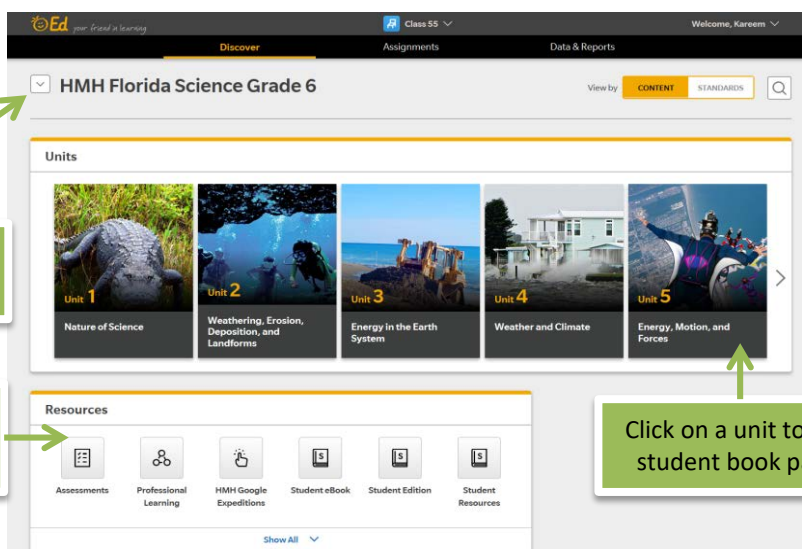

1 Go to hnhco.com/ed

2 Select a state **EVALUATOR** (Found towards the bottom of the drop-down list)

3 Select a district **FL Science-91000980**

4

USER TYPE	USERNAME	PASSWORD
Student view	EvalStudent82_91000981	E!1os33ccj3g

Use the drop-down menu to choose your program

Click on any icon to view specific resources

Click on a unit to view student book pages