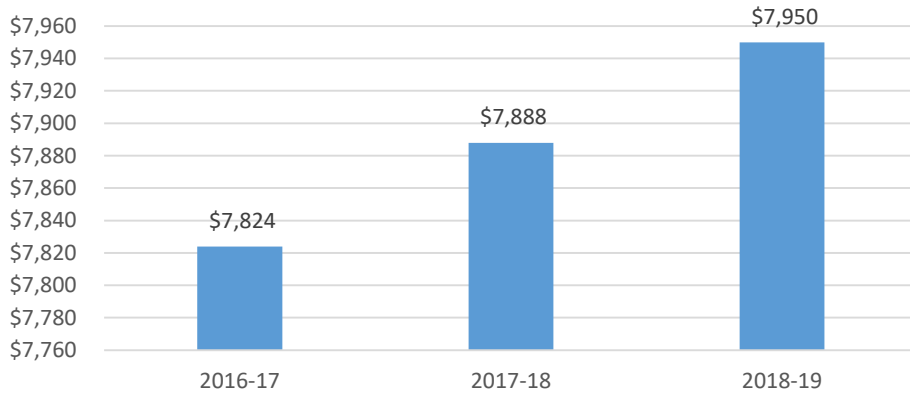

SUWANNEE COUNTY SCHOOL DISTRICT

SUWANNEE COUNTY SCHOOL DISTRICT
TOTAL OPERATING EXPENDITURES PER FTE

SUWANNEE COUNTY SCHOOL DISTRICT
TOTAL INSTRUCTIONAL EXPENDITURES PER FTE

SUWANNEE COUNTY SCHOOL DISTRICT
GENERAL ADMINISTRATIVE EXPENDITURES
AS A PERCENTAGE OF TOTAL OPERATING
EXPENDITURES