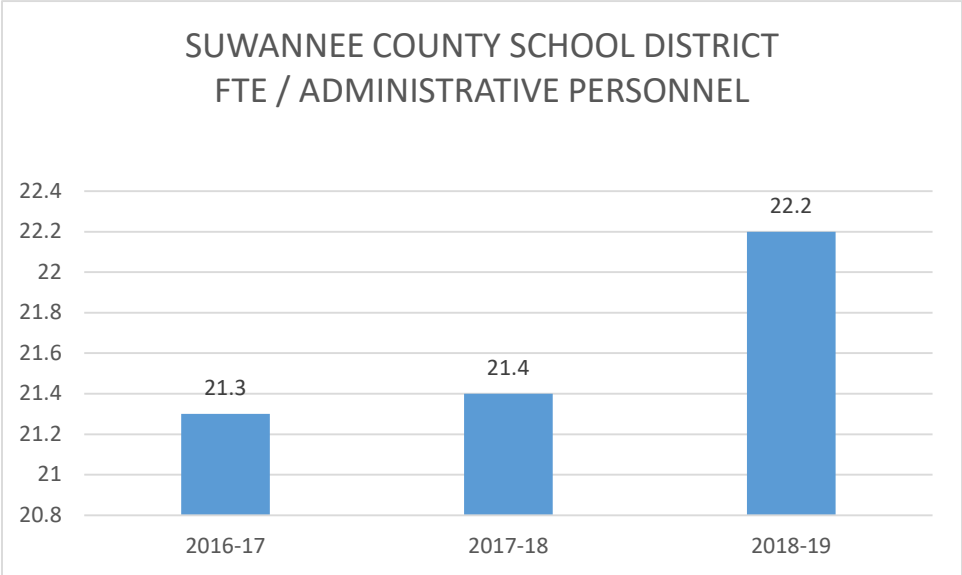

SUWANNEE COUNTY SCHOOL DISTRICT

SUWANNEE COUNTY SCHOOL DISTRICT
TOTAL OPERATING EXPENDITURES PER FTE

SUWANNEE COUNTY SCHOOL DISTRICT
TOTAL INSTRUCTIONAL EXPENDITURES PER FTE

SUWANNEE COUNTY SCHOOL DISTRICT
GENERAL ADMINISTRATIVE EXPENDITURES
AS A PERCENTAGE OF TOTAL OPERATING
EXPENDITURES