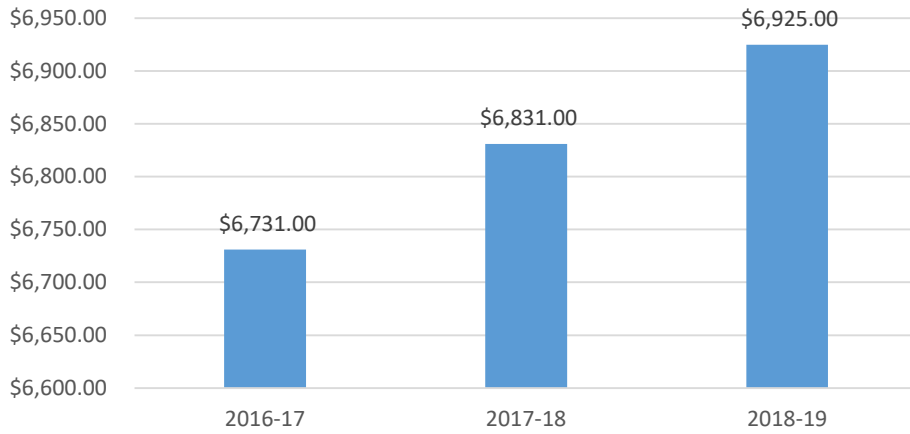

SUWANNEE COUNTY SCHOOL DISTRICT

SUWANNEE COUNTY SCHOOL DISTRICT
TOTAL OPERATING EXPENDITURES PER FTE

SUWANNEE COUNTY SCHOOL DISTRICT
TOTAL INSTRUCTIONAL EXPENDITURES PER FTE

SUWANNEE COUNTY SCHOOL DISTRICT
GENERAL ADMINISTRATIVE EXPENDITURES
AS A PERCENTAGE OF TOTAL OPERATING
EXPENDITURES