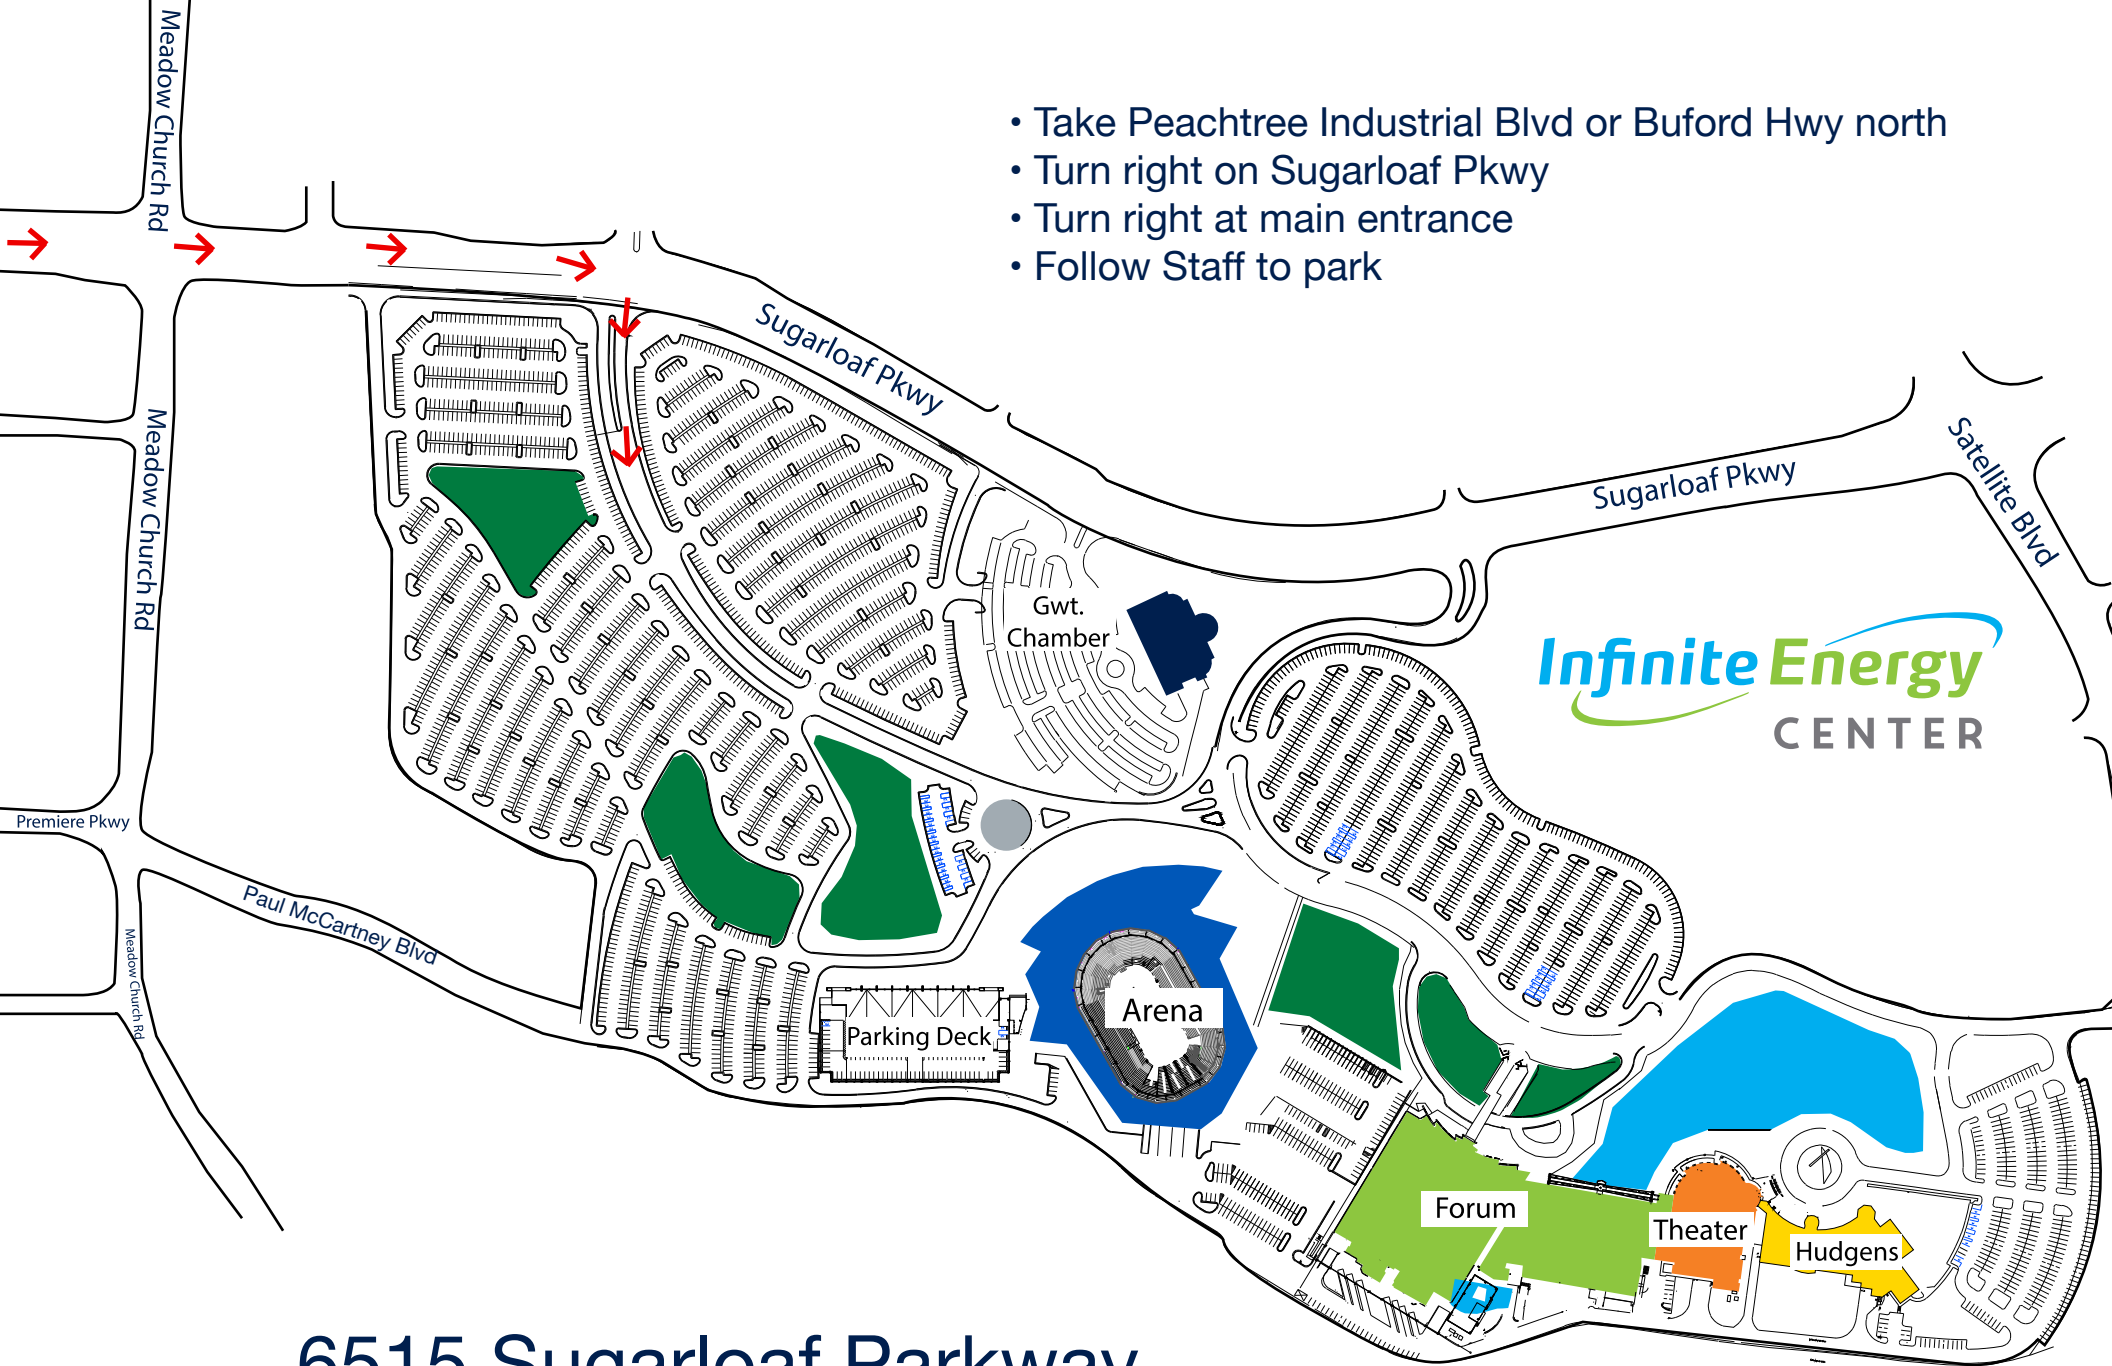

- Take Peachtree Industrial Blvd or Buford Hwy north
- Turn right on Sugarloaf Pkwy
- Turn right at main entrance
- Follow Staff to park

6515 Sugarloaf Parkway  
Duluth, GA 30097  
770-813-7500