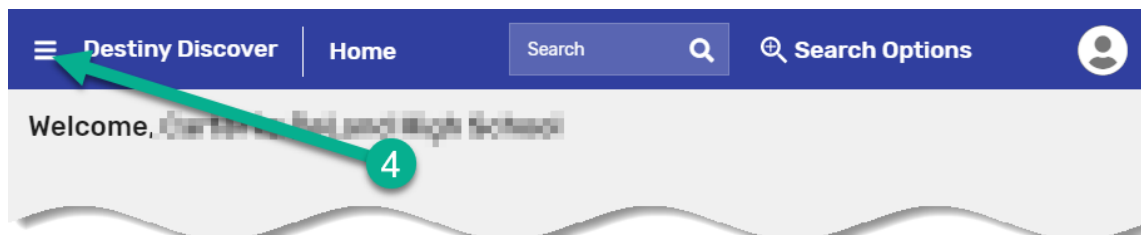

Checkouts and Fines—Student View

1. Students can see their own checkouts and fines in Destiny for both library and textbooks
2. Log into Destiny through the VPortal
3. The student will default to the Destiny Discover view

4. Click on the three lines in the upper left corner