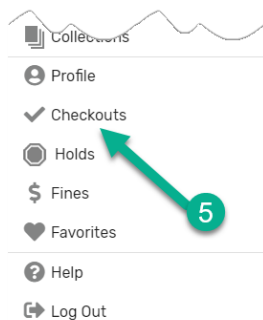

Checkouts and Fines—Student View

1. Students can see their own checkouts and fines in Destiny for both library and textbooks
2. Log into Destiny through the VPortal
3. The student will default to the Destiny Discover view

4. Click on the three lines in the upper left corner

5. To view items checked out, select **Checkouts**

You can choose between All Checkouts, Library, or Resources

6. To view fines, select **Fines**