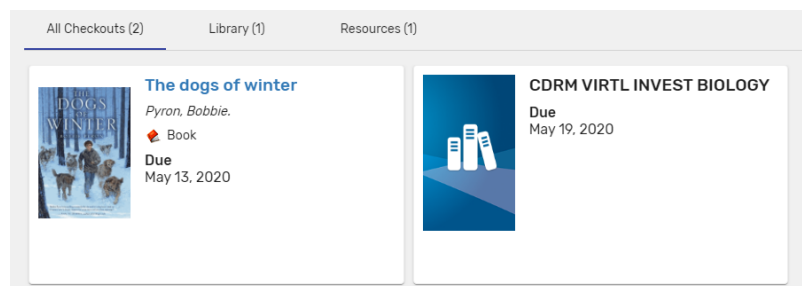

You can choose between All Checkouts, Library, or Resources